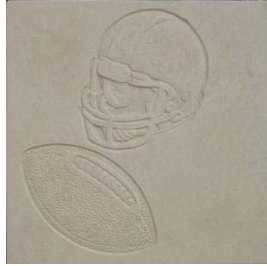

Football Team Block